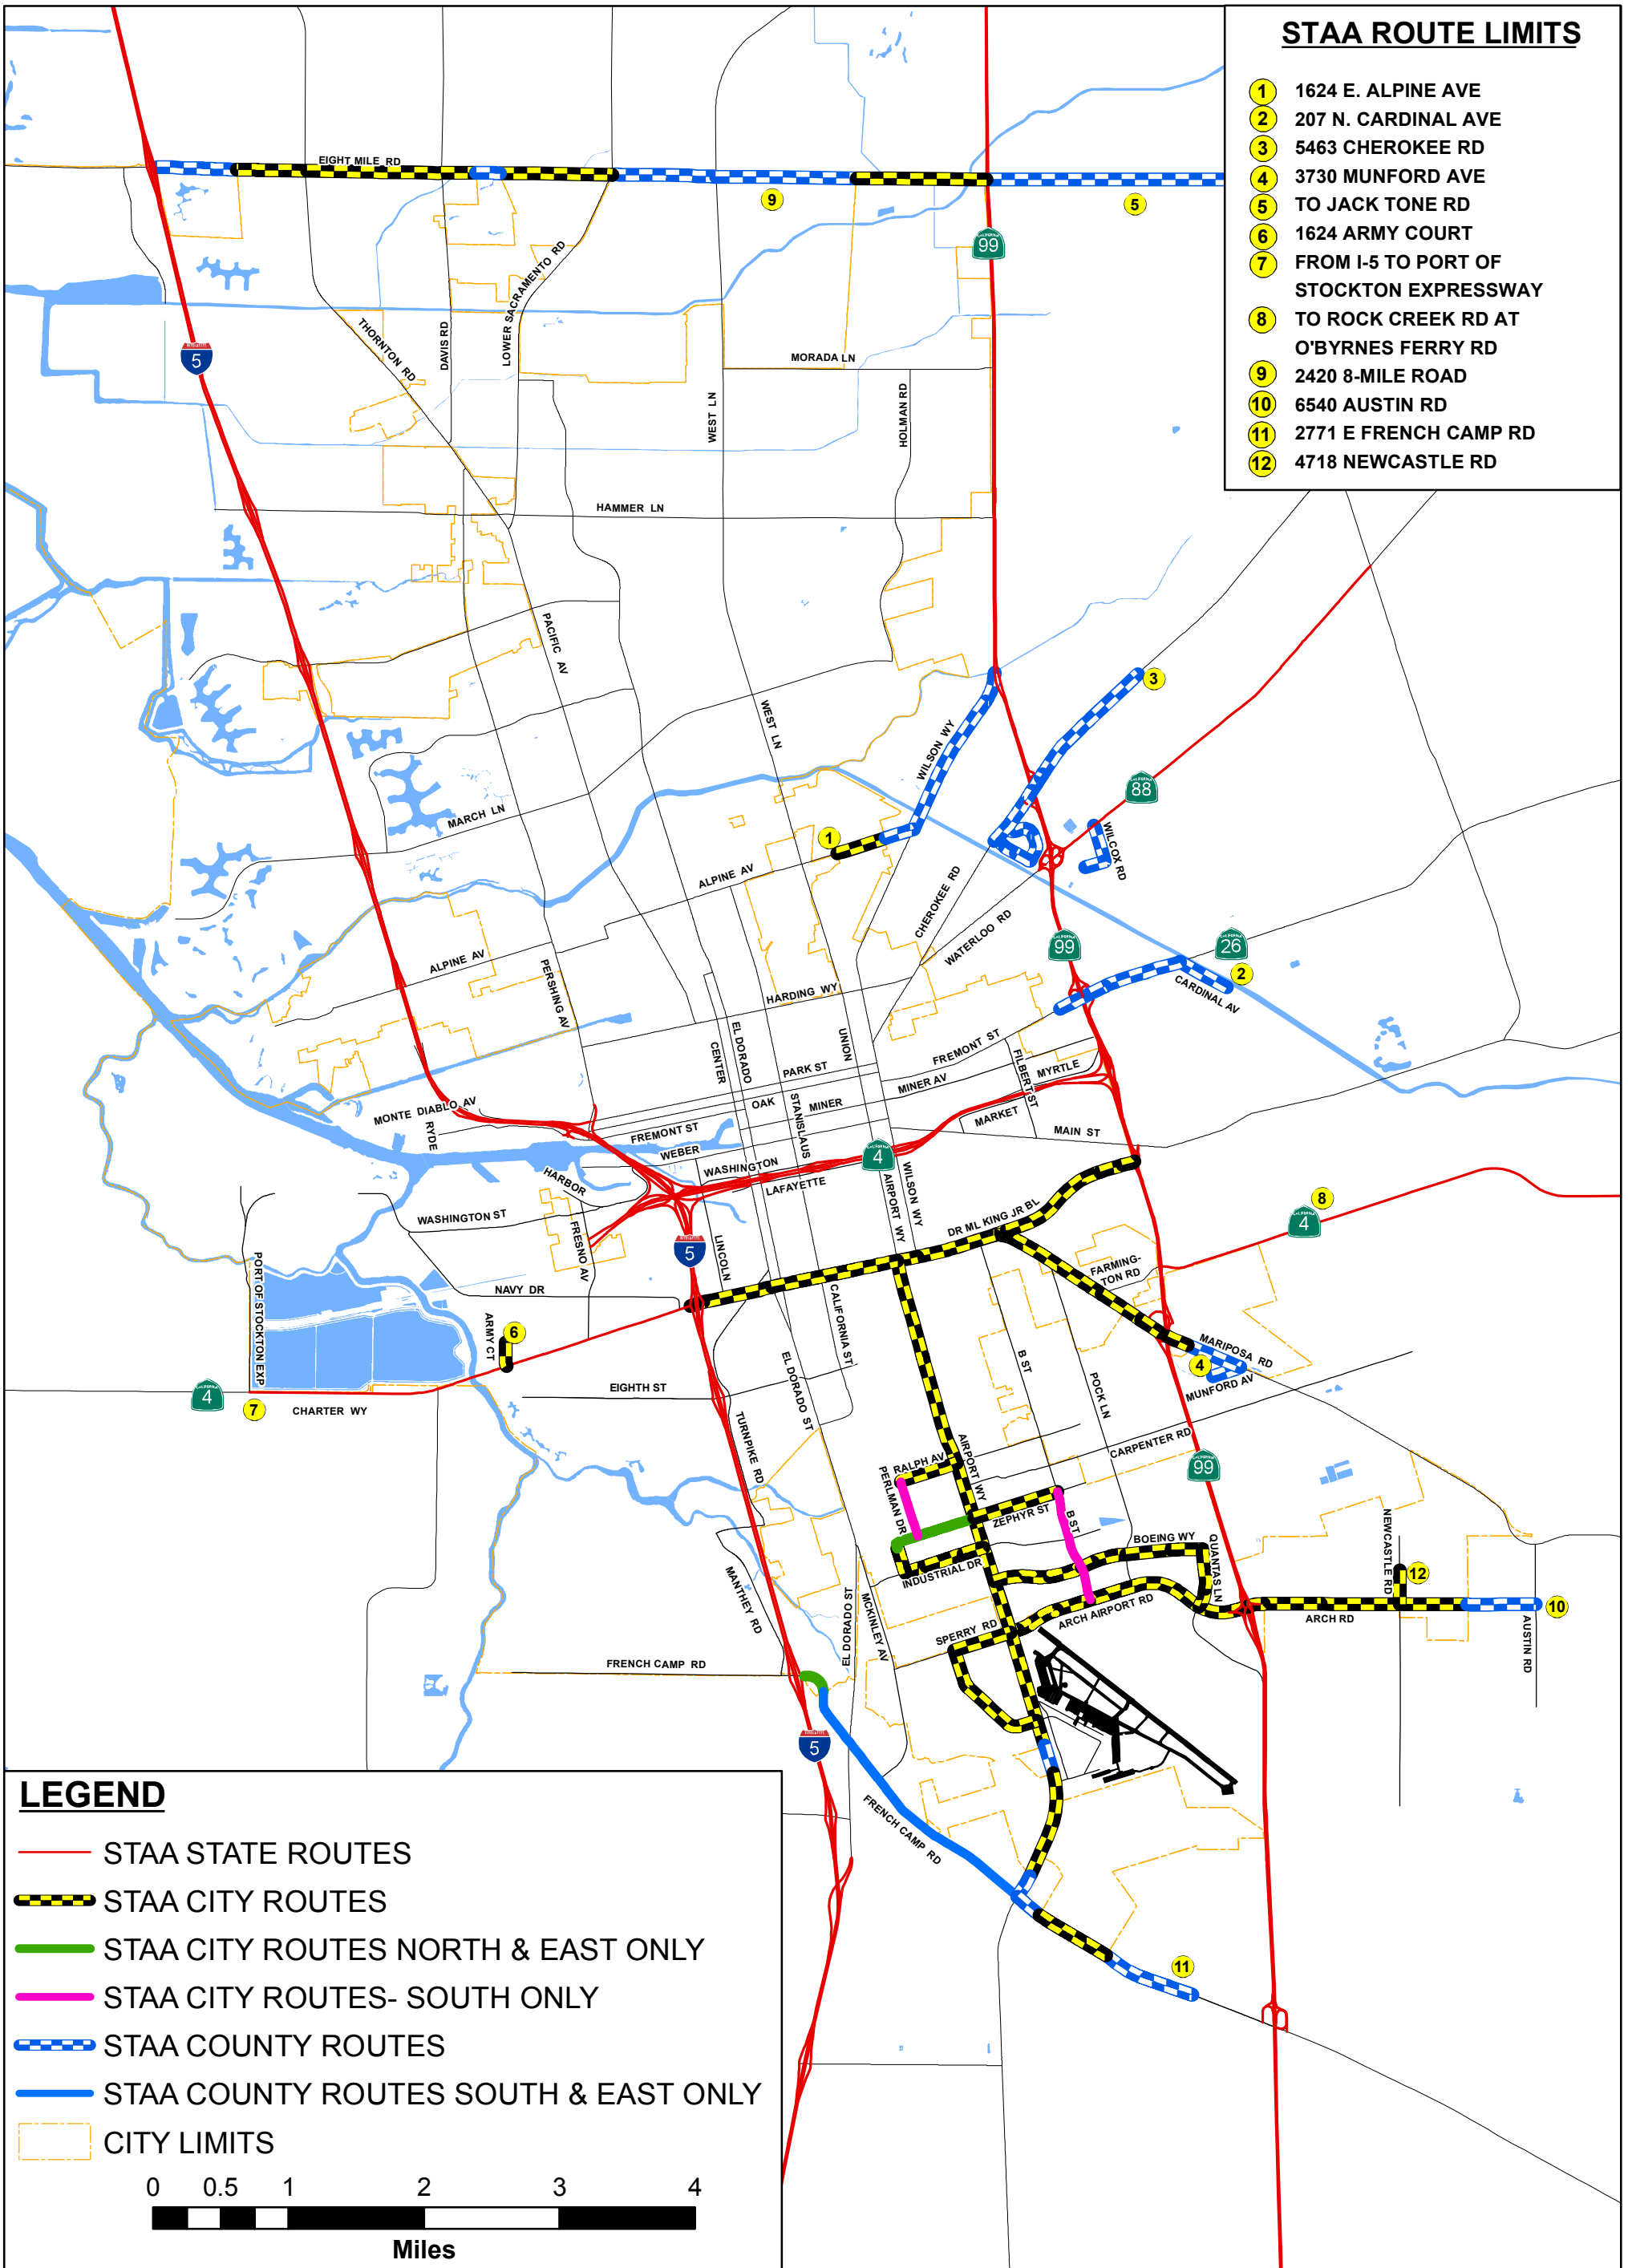

### STAA ROUTE LIMITS

- 1 1624 E. ALPINE AVE
- 2 207 N. CARDINAL AVE
- 3 5463 CHEROKEE RD
- 4 3730 MUNFORD AVE
- 5 TO JACK TONE RD
- 6 1624 ARMY COURT
- 7 FROM I-5 TO PORT OF STOCKTON EXPRESSWAY
- 8 TO ROCK CREEK RD AT O'BYRNES FERRY RD
- 9 2420 8-MILE ROAD
- 10 6540 AUSTIN RD
- 11 2771 E FRENCH CAMP RD
- 12 4718 NEWCASTLE RD

### LEGEND

- STAA STATE ROUTES
- STAA CITY ROUTES
- STAA CITY ROUTES NORTH & EAST ONLY
- STAA CITY ROUTES- SOUTH ONLY
- STAA COUNTY ROUTES
- STAA COUNTY ROUTES SOUTH & EAST ONLY
- CITY LIMITS

JANUARY 2011

# STAA TRUCK ROUTES